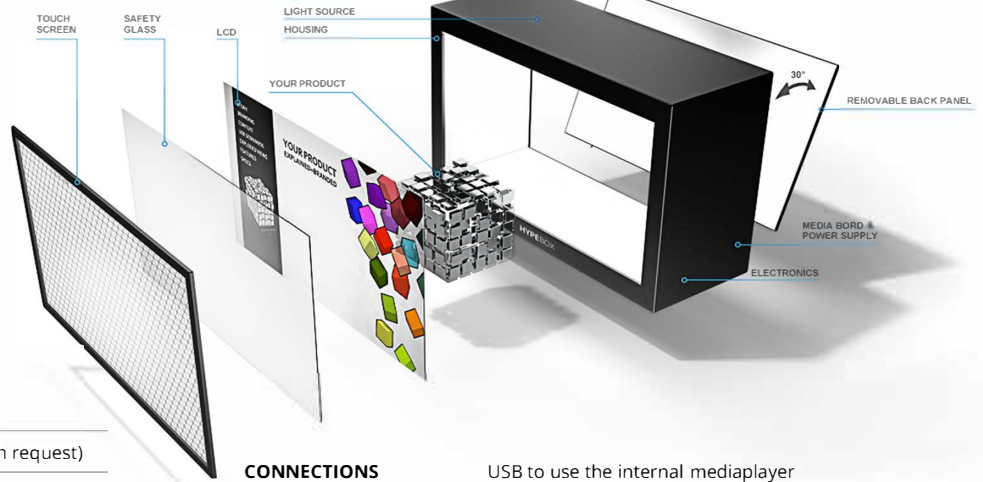

ESPECIALLY TOUGH & DURABLE
High Quality Euro Design
 Tested and designed in Germany, utilizing only the highest quality components and cutting edge technologies available.

Meet the **HYPEBOX®**

The ability to showcase products digital content at the same time offers an experience customers will remember, creating a thought-provoking, exciting and made a lasting emotional connection. These revolutionary, powerful, all-in-one interactive product showcases are the ultimate means to capture any audience's attention; creating thought-provoking and long lasting, emotional connections to the products presented within. Let the HYPEBOX tell your story and do the selling for you, in the most captivating and advantageous way possible.

↗ 19"

↗ 21.5"

↗ 32"

↗ 43"

↗ 49"

↗ 55"

↗ 86"

Real MultiTouch
 Highest Transparency on the market
 Auto-play content from USB

High contrast ratio
 Continuous operation
 Lockable back door

HYPEBOX® Transparent Showcase

19", 21.5", 32", 43", 49", 55", 86"

Specifications

CONSTRUCTION	Aluminium showcase
COLOR	RAL 9016 white (customizable on request)
ILLUMINATION	High Brightness LED Backlight
ORIENTATION	Landscape & Portrait Mode
PANEL	Transparent LCD (FHD or 4K UHD)
TRANSPARENCY	Transmittance 15% (all sizes)
CONTRAST	3.000:1
REFRESH RATE	60 Hz
COLORS	16,7 Mil
VIEWING ANGLE	178° in all directions

SAFETY GLASS

4mm toughened safety glass from 32"

MEDIAPLAYER

Integrated by default in all models

INTEGRATED PC

Windows PC or Android Player optional

SPEAKERS

Available for 19" and 21.5" only