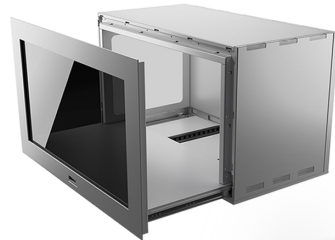

↗ 19"

↗ 21.5"

↗ 32"

↗ 43"

↗ 49"

↗ 55"

↗ 86"

Real MultiTouch
 Highest Transparency on the market
 Auto-play content from USB

High contrast ratio
 Continuous operation
 Lockable back door

HYPEBOX® Transparent Showcase

19", 21.5", 32", 43", 49", 55", 86"

Specifications

CONSTRUCTION	Aluminium showcase
COLOR	RAL 9016 white (customizable on request)
ILLUMINATION	High Brightness LED Backlight
ORIENTATION	Landscape & Portrait Mode
PANEL	Transparent LCD (FHD or 4K UHD)
TRANSPARENCY	Transmittance 15% (all sizes)
CONTRAST	3.000:1
REFRESH RATE	60 Hz
COLORS	16,7 Mil
VIEWING ANGLE	178° in all directions

SAFETY GLASS

4mm toughened safety glass from 32"

MEDIAPLAYER

Integrated by default in all models

INTEGRATED PC

Windows PC or Android Player optional

SPEAKERS

Available for 19" and 21.5" only